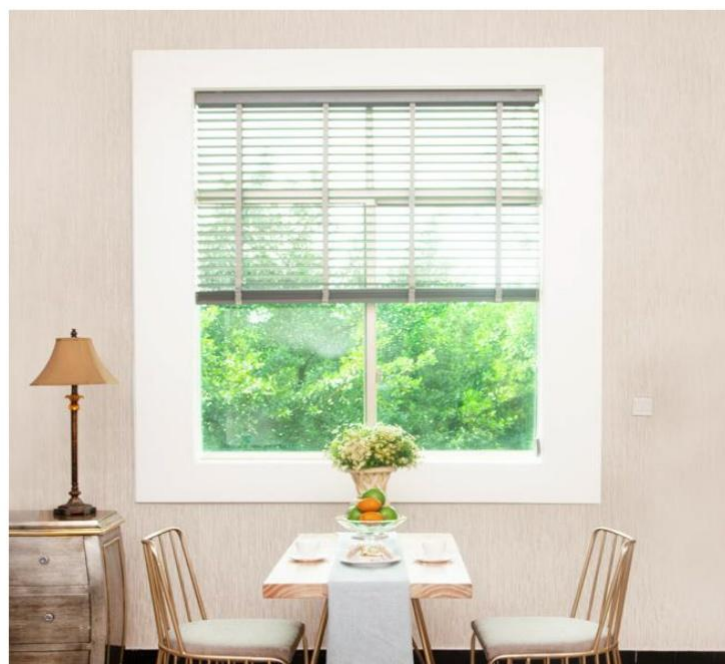

Max Height: 300 cm

Sample Pictures

Detailed Pictures

(2) Manual Fabric Blinds

Min Width: 40 cm

Max Width: 250 cm

Max Height: 400 cm

Sample Pictures