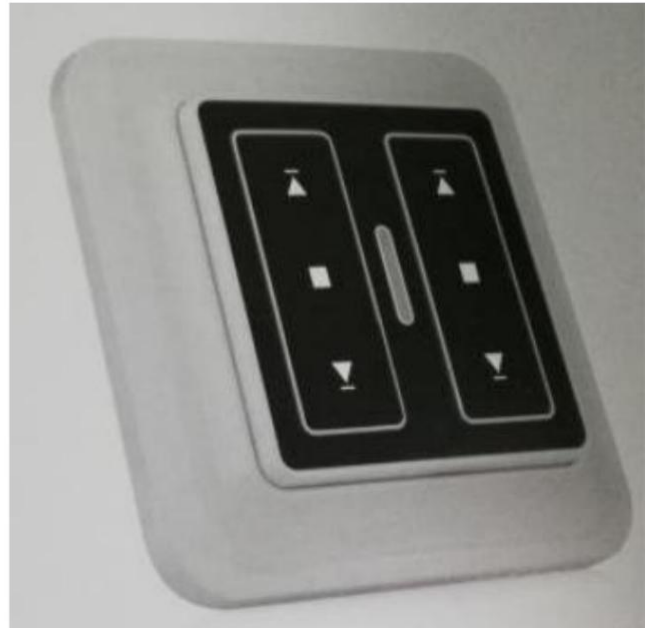

Max Width: 250 cm

Max Height: 320 cm

Rechargeable Battery Motor (7.4v)

Remote(single channel & multi channels)

Wifi Box (control blinds by phone)

Hardwire Motor (100-240v)

Double Channel Wall Switch

Timer Remote (control 2-10 blinds)