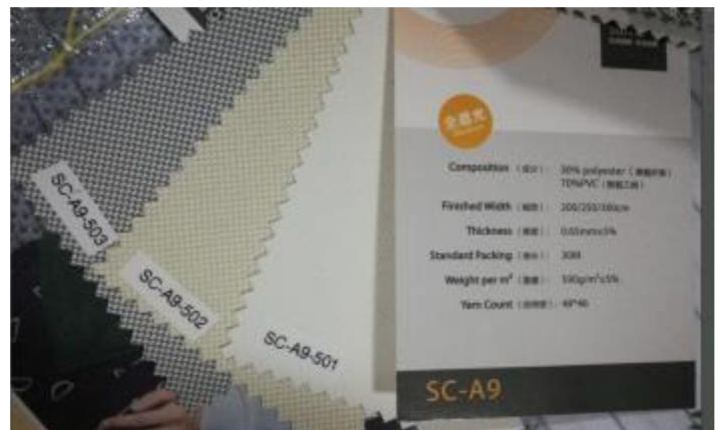

Full blackout