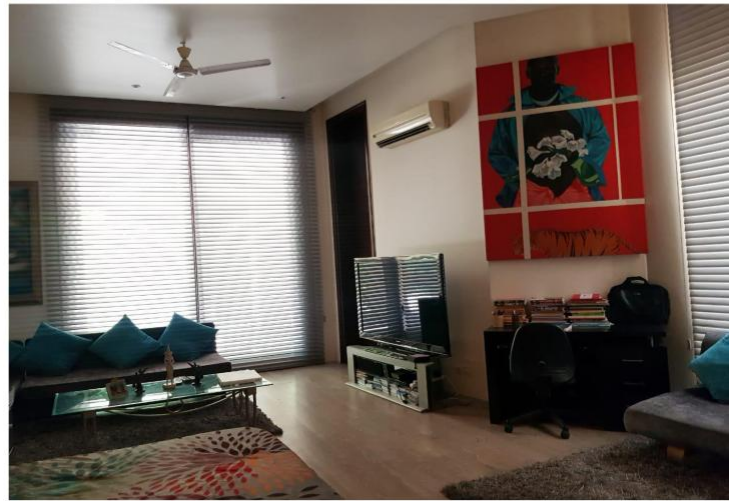

(5) Customer Feedback