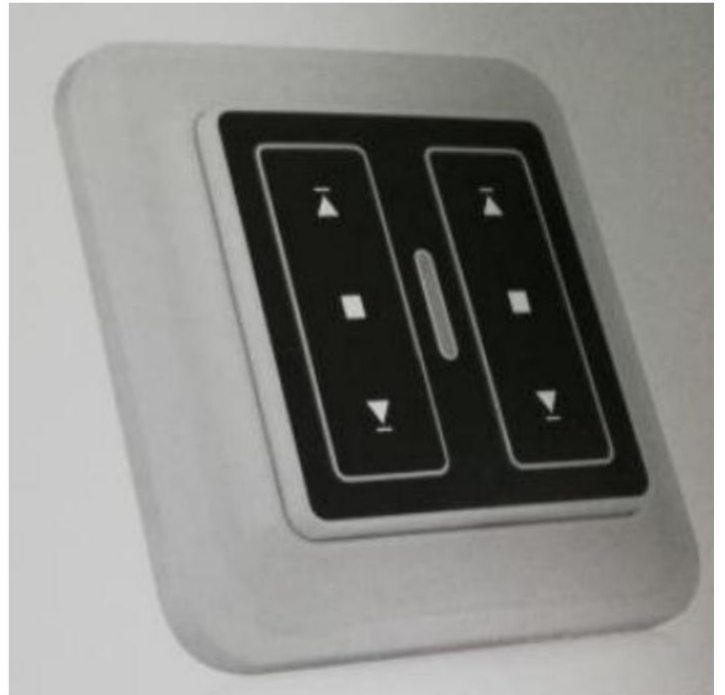

Aluminum Casing (casstee/top cover) and Bottom Rail

(2) Motorized Zebra Blinds

Min Width: 55 cm

Max Width: 250 cm

Max Height: 320 cm

Rechargeable Battery Motor (7.4v)

Remote(single channel & multi channels)

Wifi Box (control blinds by phone)

Hardwire Motor (100-240v)

Double Channel Wall Switch

Timer Remote (control 2-10 blinds)

(3) Cordless Zebra Blinds

Min Width: 40 cm

Max Width: 180 cm

Max Height: 210 cm