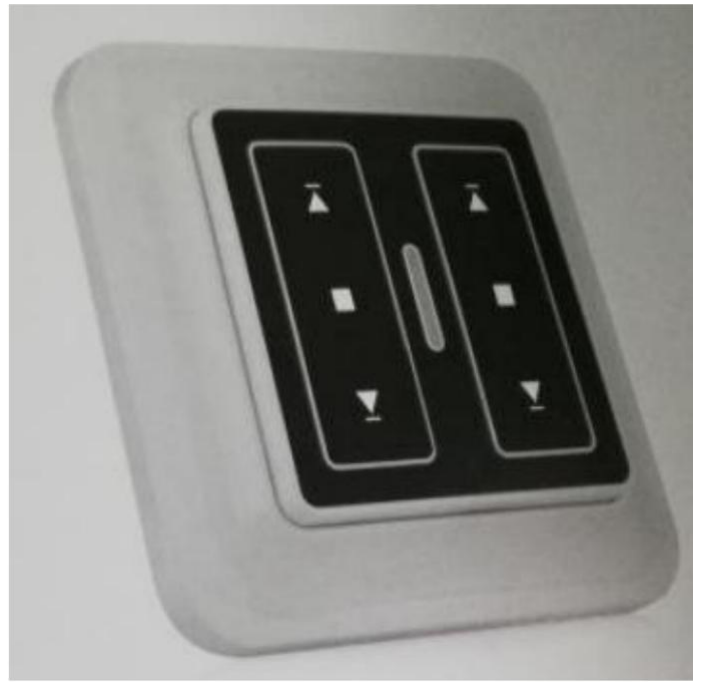

Timer Remote (control 2-10 blinds)