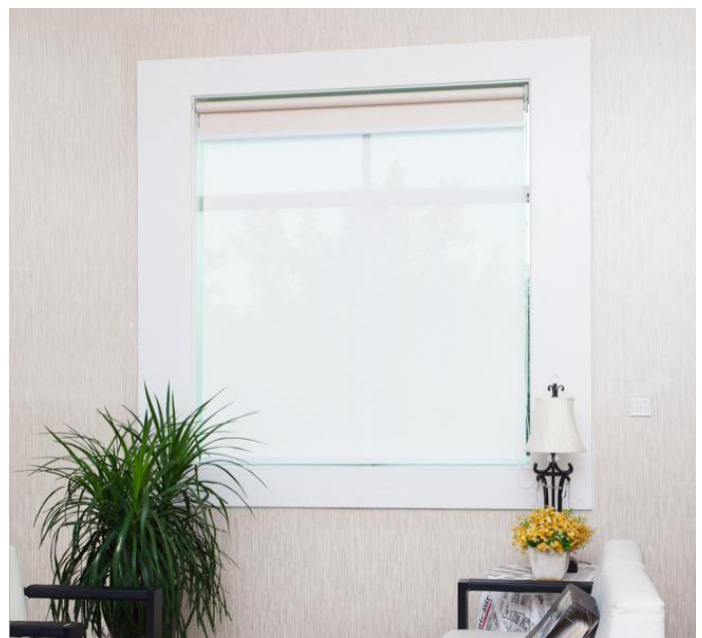

Sample Picture