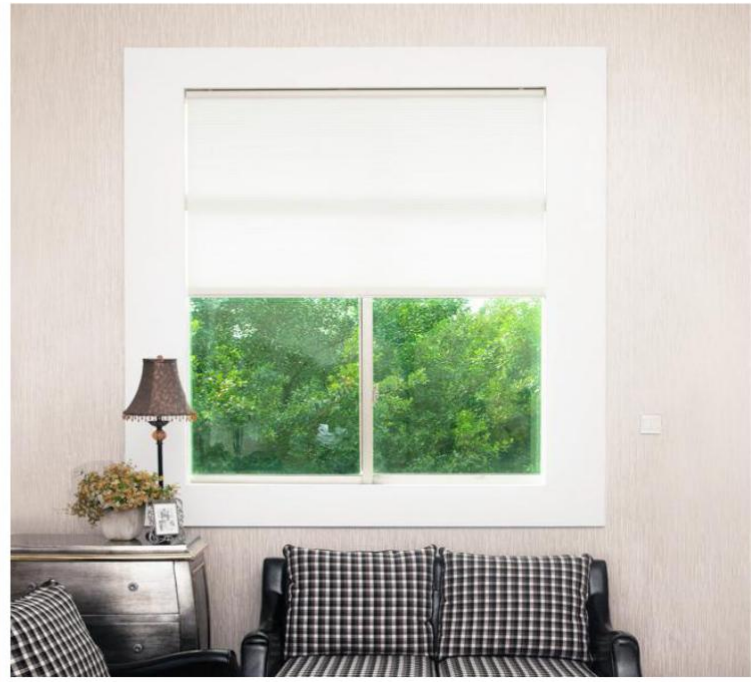

(3) Cordless Honeycomb Blinds

Min Width: 40 cm

Max Width: 180 cm

Max Height: 220 cm

Sample Pictures